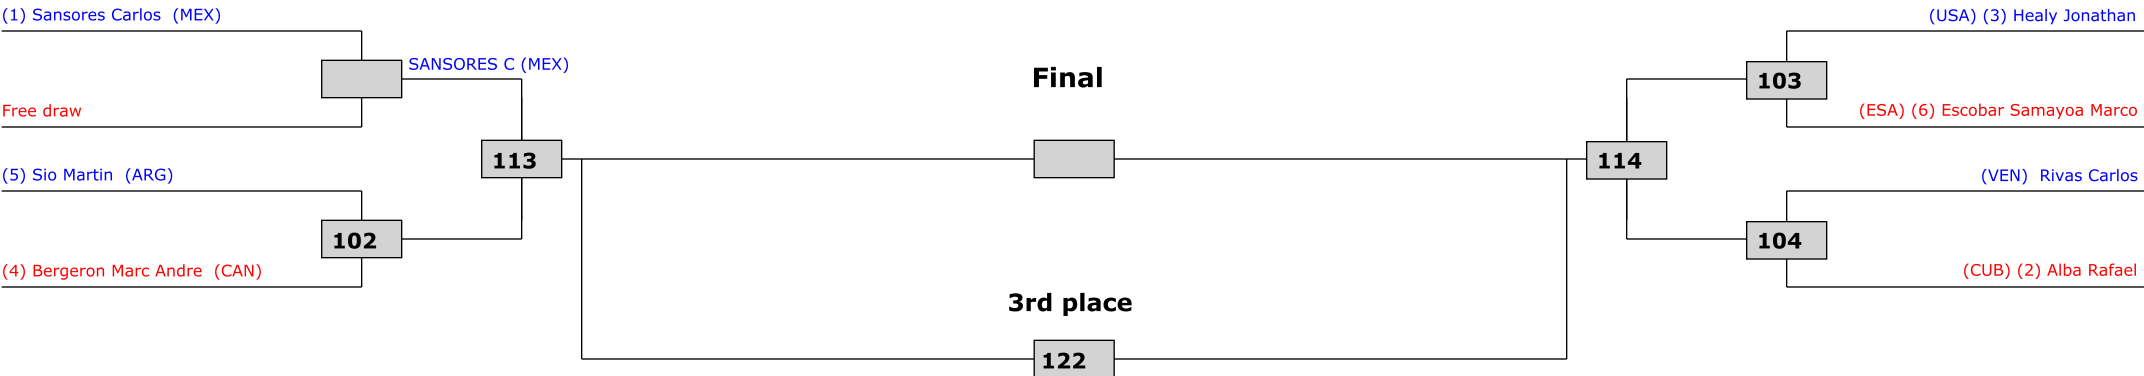

**Classification**

LEGEND: (RSC) Ref. stop contest (PTG) Points win (gap) (SUP) Win by Superiority (DSQ) Win by Disqualification (DOB) Win by Disqualification for unspo (DWR) Double withdrawal R: Round  
 (x): Seed: (PTF) Points win (normal) (GDP) Win by Golden Points (WDR) Win by Withdrawal (PUN) Win by Punitive Declaration (DDB) Double Disqualification for unspo (PUN) Win by Punitive Declaration

LEGEND: (RSC) Ref. stop contest (PTG) Points win (gap) (SUP) Win by Superiority (DSQ) Win by Disqualification (DOB) Win by Disqualification for unspo (DWR) Double withdrawal R: Round  
(x): Seed: (PTF) Points win (normal) (GDP) Win by Golden Points (WDR) Win by Withdrawal (PUN) Win by Punitive Declaration (DDB) Double Disqualification for unspo (PUN) Win by Punitive Declaration

Quarterfinals

Semifinals

Semifinals

Quarterfinals

**Classification**

LEGEND: (RSC) Ref. stop contest (PTG) Points win (gap) (SUP) Win by Superiority (DSQ) Win by Disqualification (DOB) Win by Disqualification for unspo (DWR) Double withdrawal R: Round  
 (x): Seed: (PTF) Points win (normal) (GDP) Win by Golden Points (WDR) Win by Withdrawal (PUN) Win by Punitive Declaration (DDB) Double Disqualification for unspo (PUN) Win by Punitive Declaration