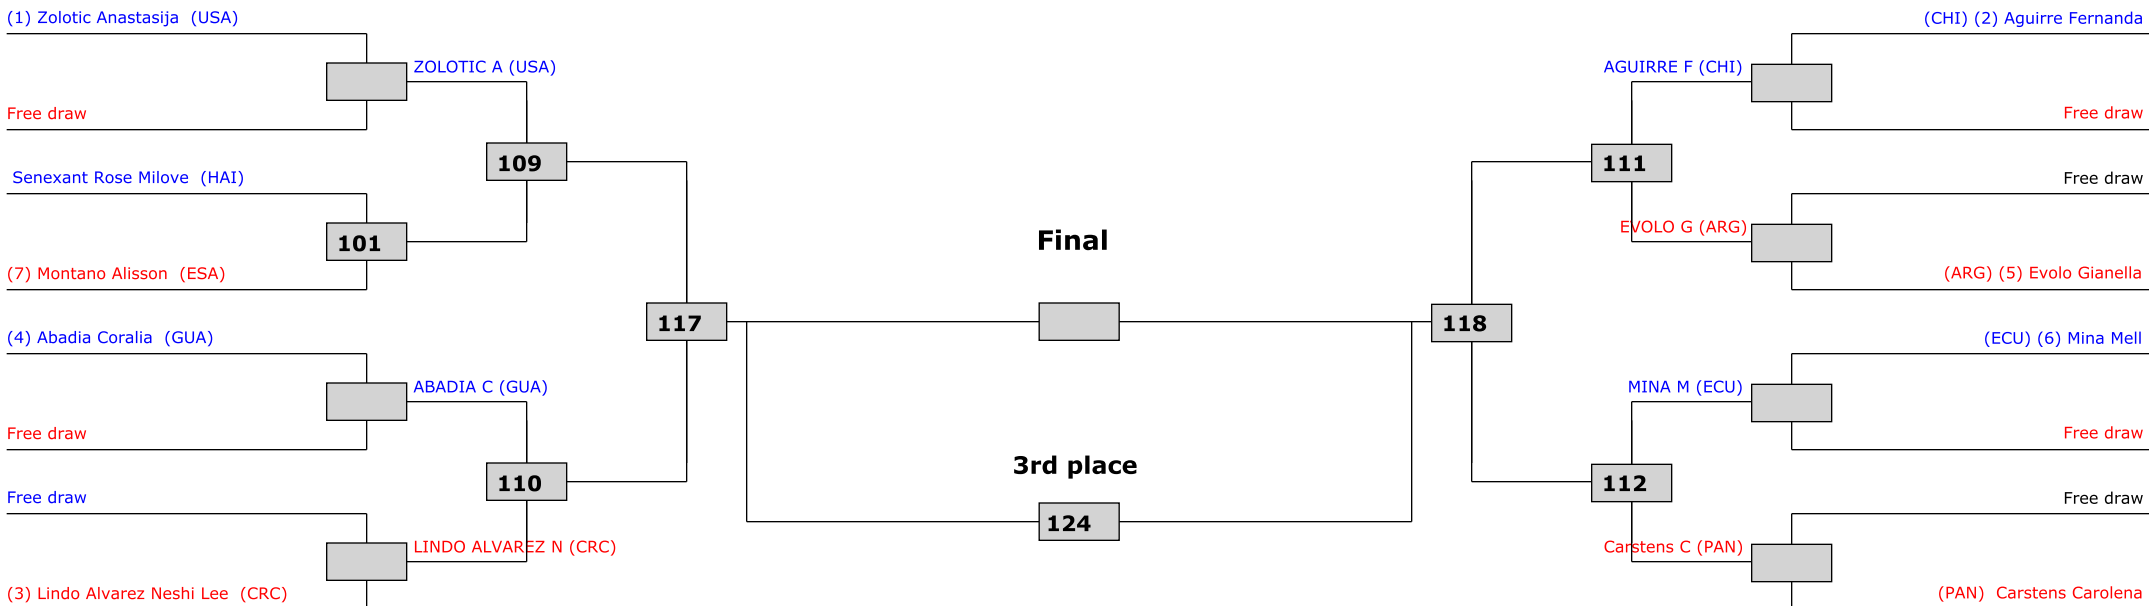

**Classification**

LEGEND: (RSC) Ref. stop contest (PTG) Points win (gap) (SUP) Win by Superiority (DSQ) Win by Disqualification (DOB) Win by Disqualification for unspo (DWR) Double withdrawal R: Round  
 (x): Seed: (PTF) Points win (normal) (GDP) Win by Golden Points (WDR) Win by Withdrawal (PUN) Win by Punitive Declaration (DDB) Double Disqualification for unspo (PUN) Win by Punitive Declaration

LEGEND: (RSC) Ref. stop contest (PTG) Points win (gap) (SUP) Win by Superiority (DSQ) Win by Disqualification (DOB) Win by Disqualification for unspo (DWR) Double withdrawal R: Round  
(x): Seed: (PTF) Points win (normal) (GDP) Win by Golden Points (WDR) Win by Withdrawal (PUN) Win by Punitive Declaration (DDB) Double Disqualification for unspo (PUN) Win by Punitive Declaration

Quarterfinals

Semifinals

Semifinals

Quarterfinals

**Classification**

LEGEND: (RSC) Ref. stop contest (PTG) Points win (gap) (SUP) Win by Superiority (DSQ) Win by Disqualification (DOB) Win by Disqualification for unspo (DWR) Double withdrawal R: Round  
 (x): Seed: (PTF) Points win (normal) (GDP) Win by Golden Points (WDR) Win by Withdrawal (PUN) Win by Punitive Declaration (DDB) Double Disqualification for unspo (PUN) Win by Punitive Declaration