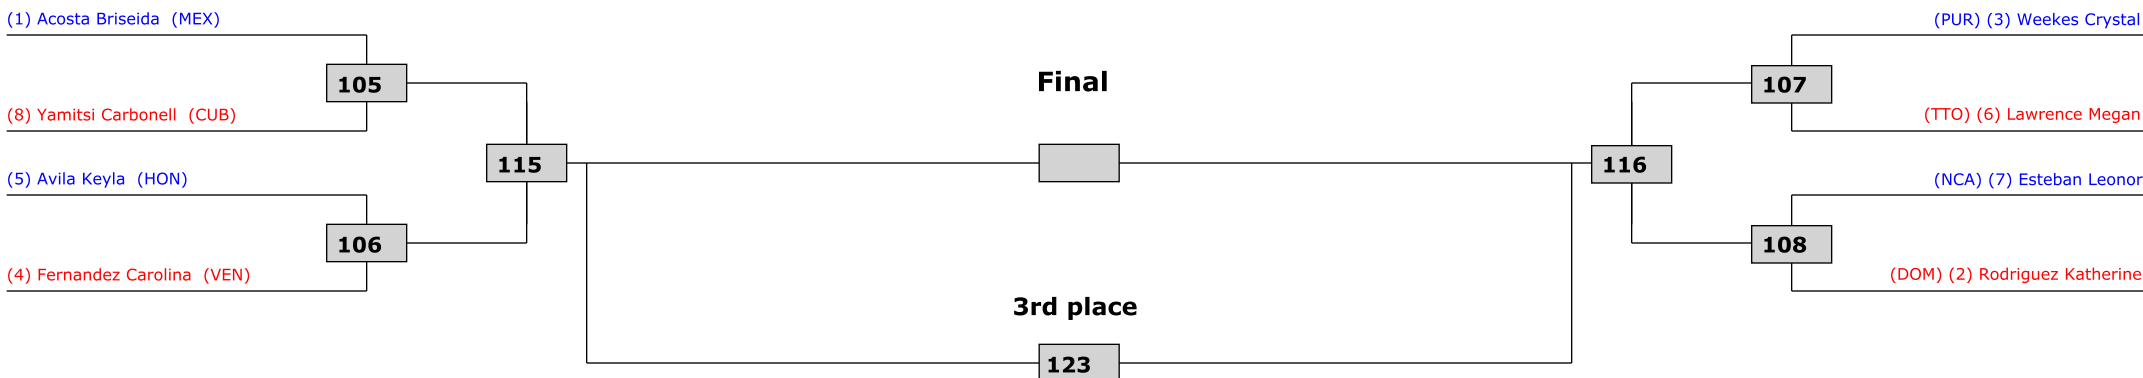

LEGEND: (RSC) Ref. stop contest (PTG) Points win (gap) (SUP) Win by Superiority (DSQ) Win by Disqualification (DOB) Win by Disqualification for unspo (DWR) Double withdrawal R: Round  
(x): Seed: (PTF) Points win (normal) (GDP) Win by Golden Points (WDR) Win by Withdrawal (PUN) Win by Punitive Declaration (DDB) Double Disqualification for unspo (PUN) Win by Punitive Declaration

Quarterfinals

Semifinals

Semifinals

Quarterfinals

**Classification**

LEGEND: (RSC) Ref. stop contest (PTG) Points win (gap) (SUP) Win by Superiority (DSQ) Win by Disqualification (DOB) Win by Disqualification for unspo (DWR) Double withdrawal R: Round  
 (x): Seed: (PTF) Points win (normal) (GDP) Win by Golden Points (WDR) Win by Withdrawal (PUN) Win by Punitive Declaration (DDB) Double Disqualification for unspo (PUN) Win by Punitive Declaration